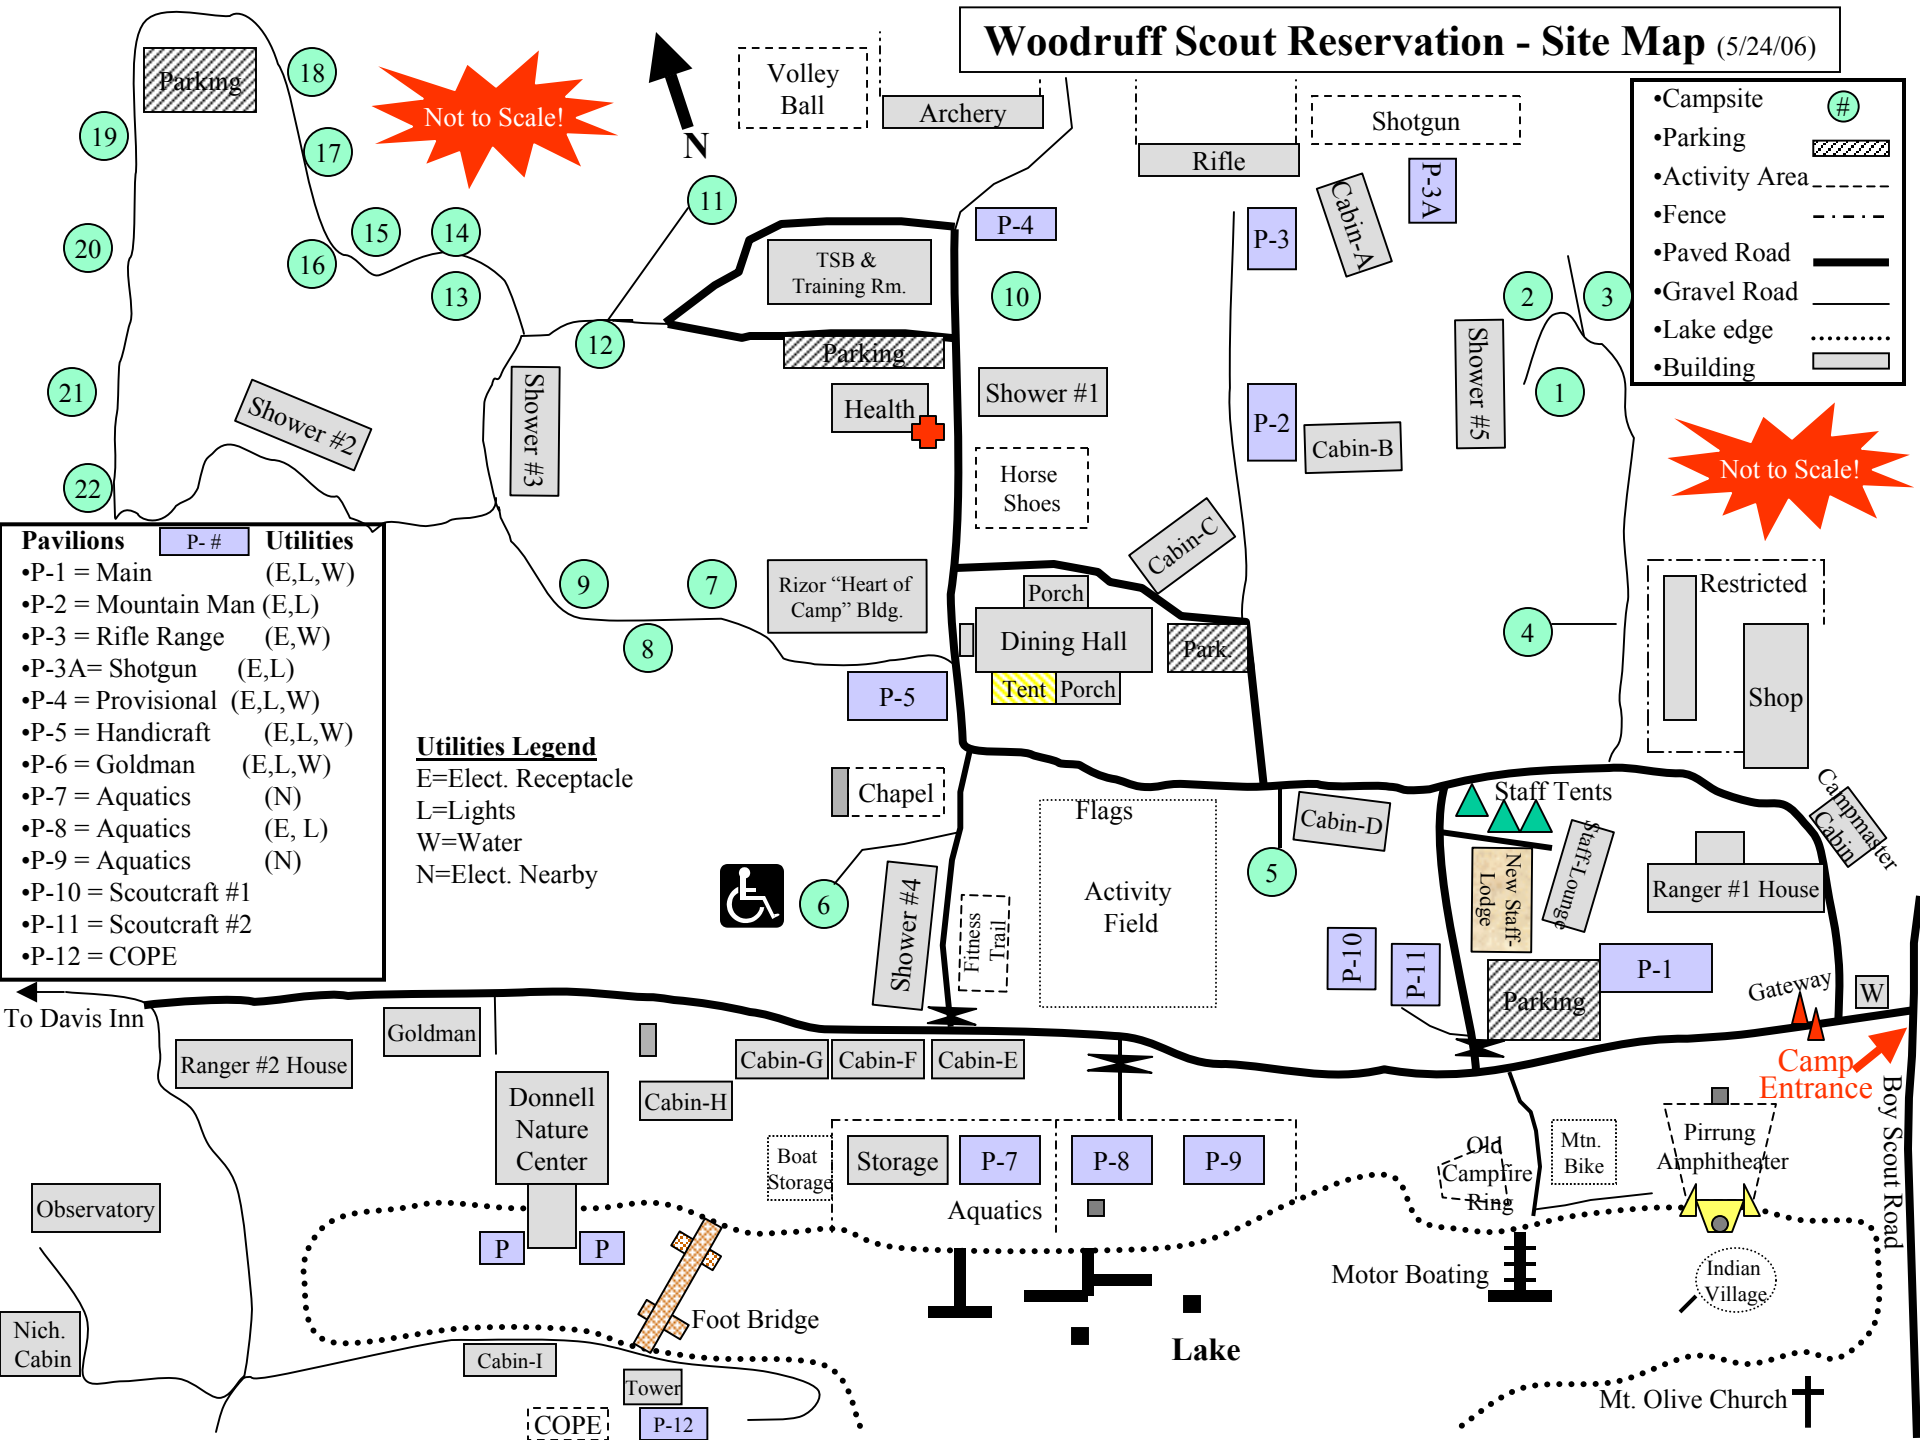

Woodruff Scout Reservation - Site Map (5/24/06)

Not to Scale!

Not to Scale!

- Campsite #
- Parking
- Activity Area
- Fence
- Paved Road
- Gravel Road
- Lake edge
- Building

- Pavilions** P-# **Utilities**
- P-1 = Main (E,L,W)
 - P-2 = Mountain Man (E,L)
 - P-3 = Rifle Range (E,W)
 - P-3A = Shotgun (E,L)
 - P-4 = Provisional (E,L,W)
 - P-5 = Handicraft (E,L,W)
 - P-6 = Goldman (E,L,W)
 - P-7 = Aquatics (N)
 - P-8 = Aquatics (E, L)
 - P-9 = Aquatics (N)
 - P-10 = Scoutcraft #1
 - P-11 = Scoutcraft #2
 - P-12 = COPE

- Utilities Legend**
- E=Elect. Receptacle
 - L=Lights
 - W=Water
 - N=Elect. Nearby

To Davis Inn

Camp Entrance

Boy Scout Road

Mt. Olive Church

Lake

Motor Boating

Indian Village