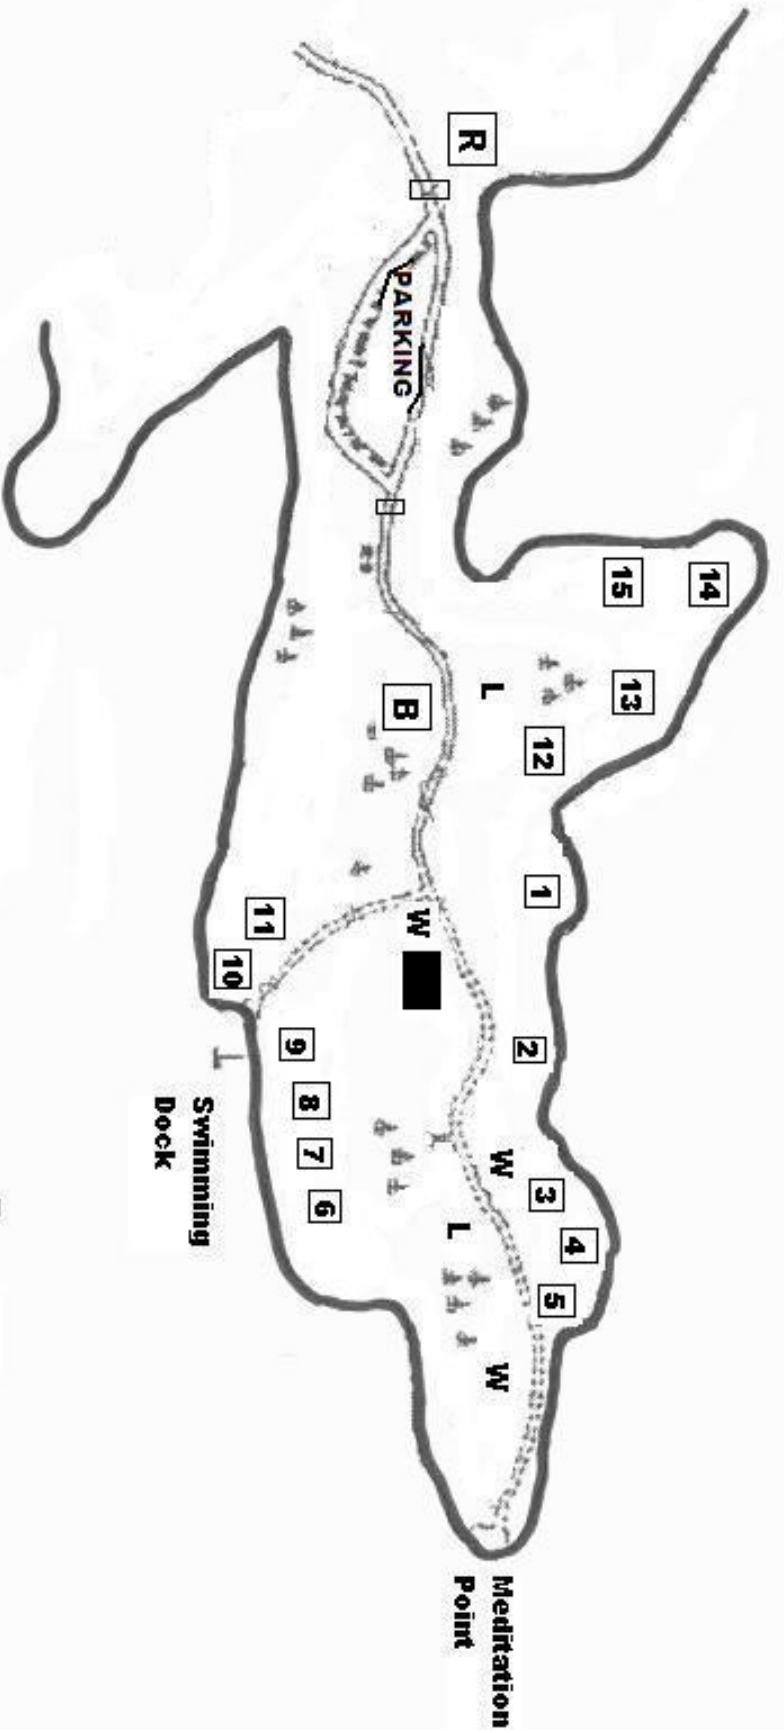

Camp Rotary on Lake Hartwell

- Gate
- Bathroom/Shower
- W** Water
- L** Latrine
- Shelter
- Ranger/Caretaker

DGB 7/21/2008

revision 2