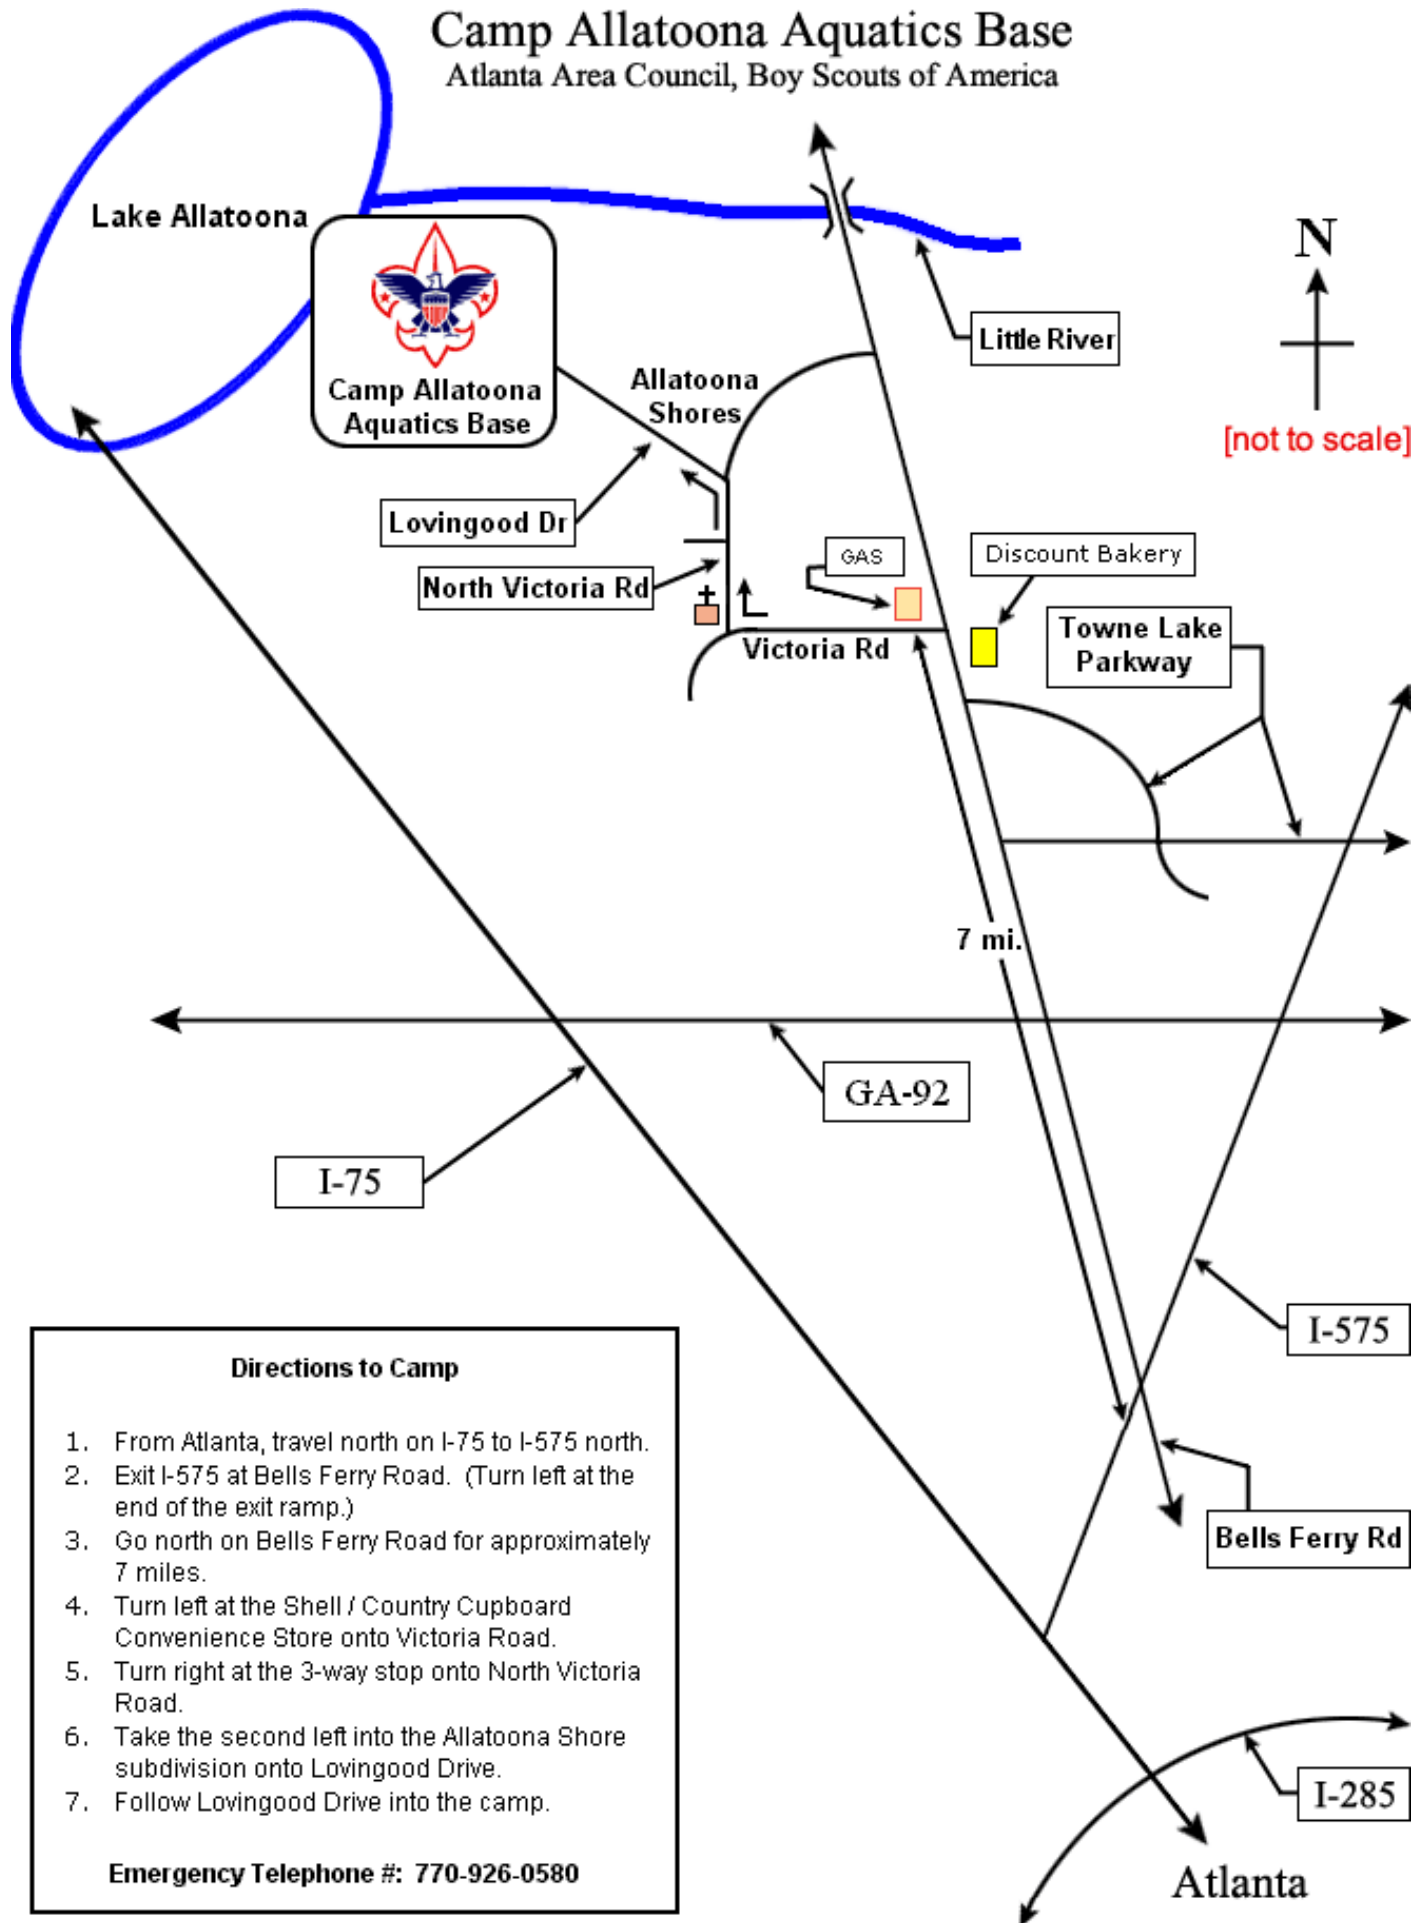

# Camp Allatoona Aquatics Base

Atlanta Area Council, Boy Scouts of America

## Directions to Camp

1. From Atlanta, travel north on I-75 to I-575 north.
2. Exit I-575 at Bells Ferry Road. (Turn left at the end of the exit ramp.)
3. Go north on Bells Ferry Road for approximately 7 miles.
4. Turn left at the Shell / Country Cupboard Convenience Store onto Victoria Road.
5. Turn right at the 3-way stop onto North Victoria Road.
6. Take the second left into the Allatoona Shore subdivision onto Lovingood Drive.
7. Follow Lovingood Drive into the camp.

**Emergency Telephone #: 770-926-0580**